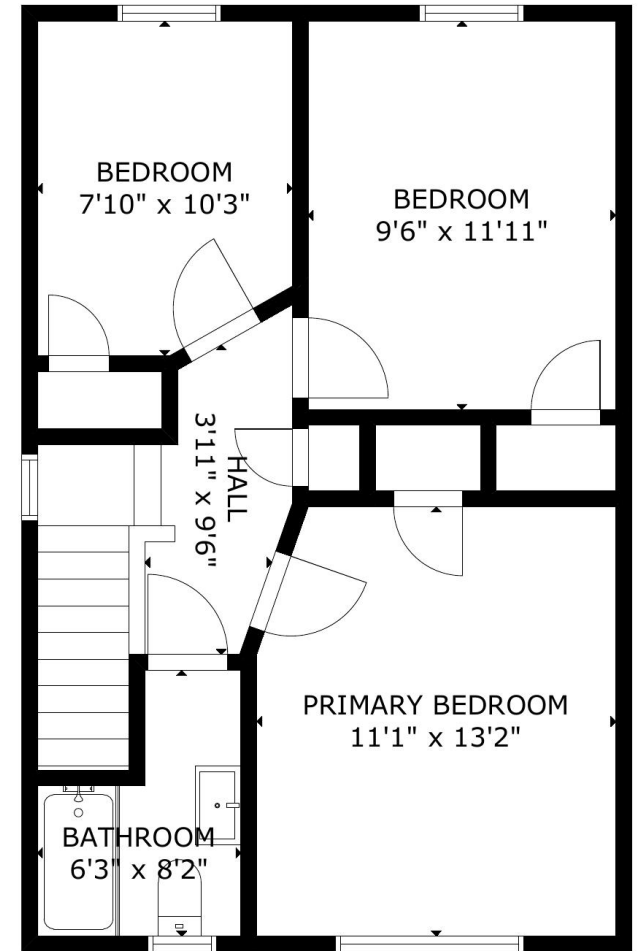

FLOOR 1

FLOOR 2

FLOOR 3

GROSS INTERNAL AREA  
 TOTAL: 1,484 sq.ft  
 FLOOR 1: 470 sq.ft, FLOOR 2: 513 sq.ft, FLOOR 3: 501 sq.ft  
 SIZE AND DIMENSIONS ARE APPROXIMATE, ACTUAL MAY VARY