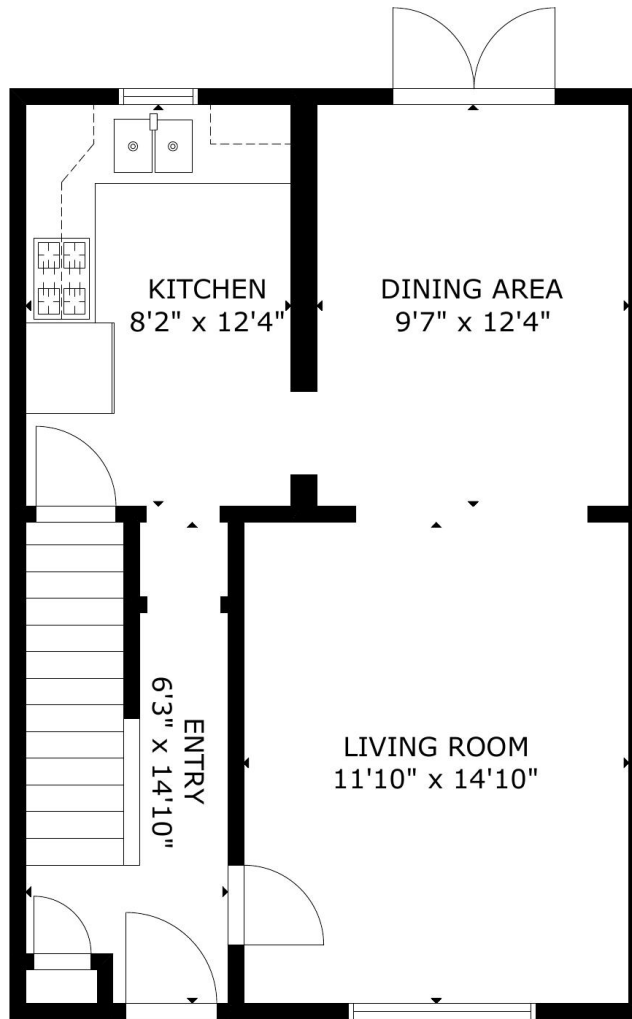

FLOOR 1

FLOOR 2

FLOOR 3

GROSS INTERNAL AREA  
 TOTAL: 1,484 sq.ft  
 FLOOR 1: 470 sq.ft, FLOOR 2: 513 sq.ft, FLOOR 3: 501 sq.ft  
 SIZE AND DIMENSIONS ARE APPROXIMATE, ACTUAL MAY VARY