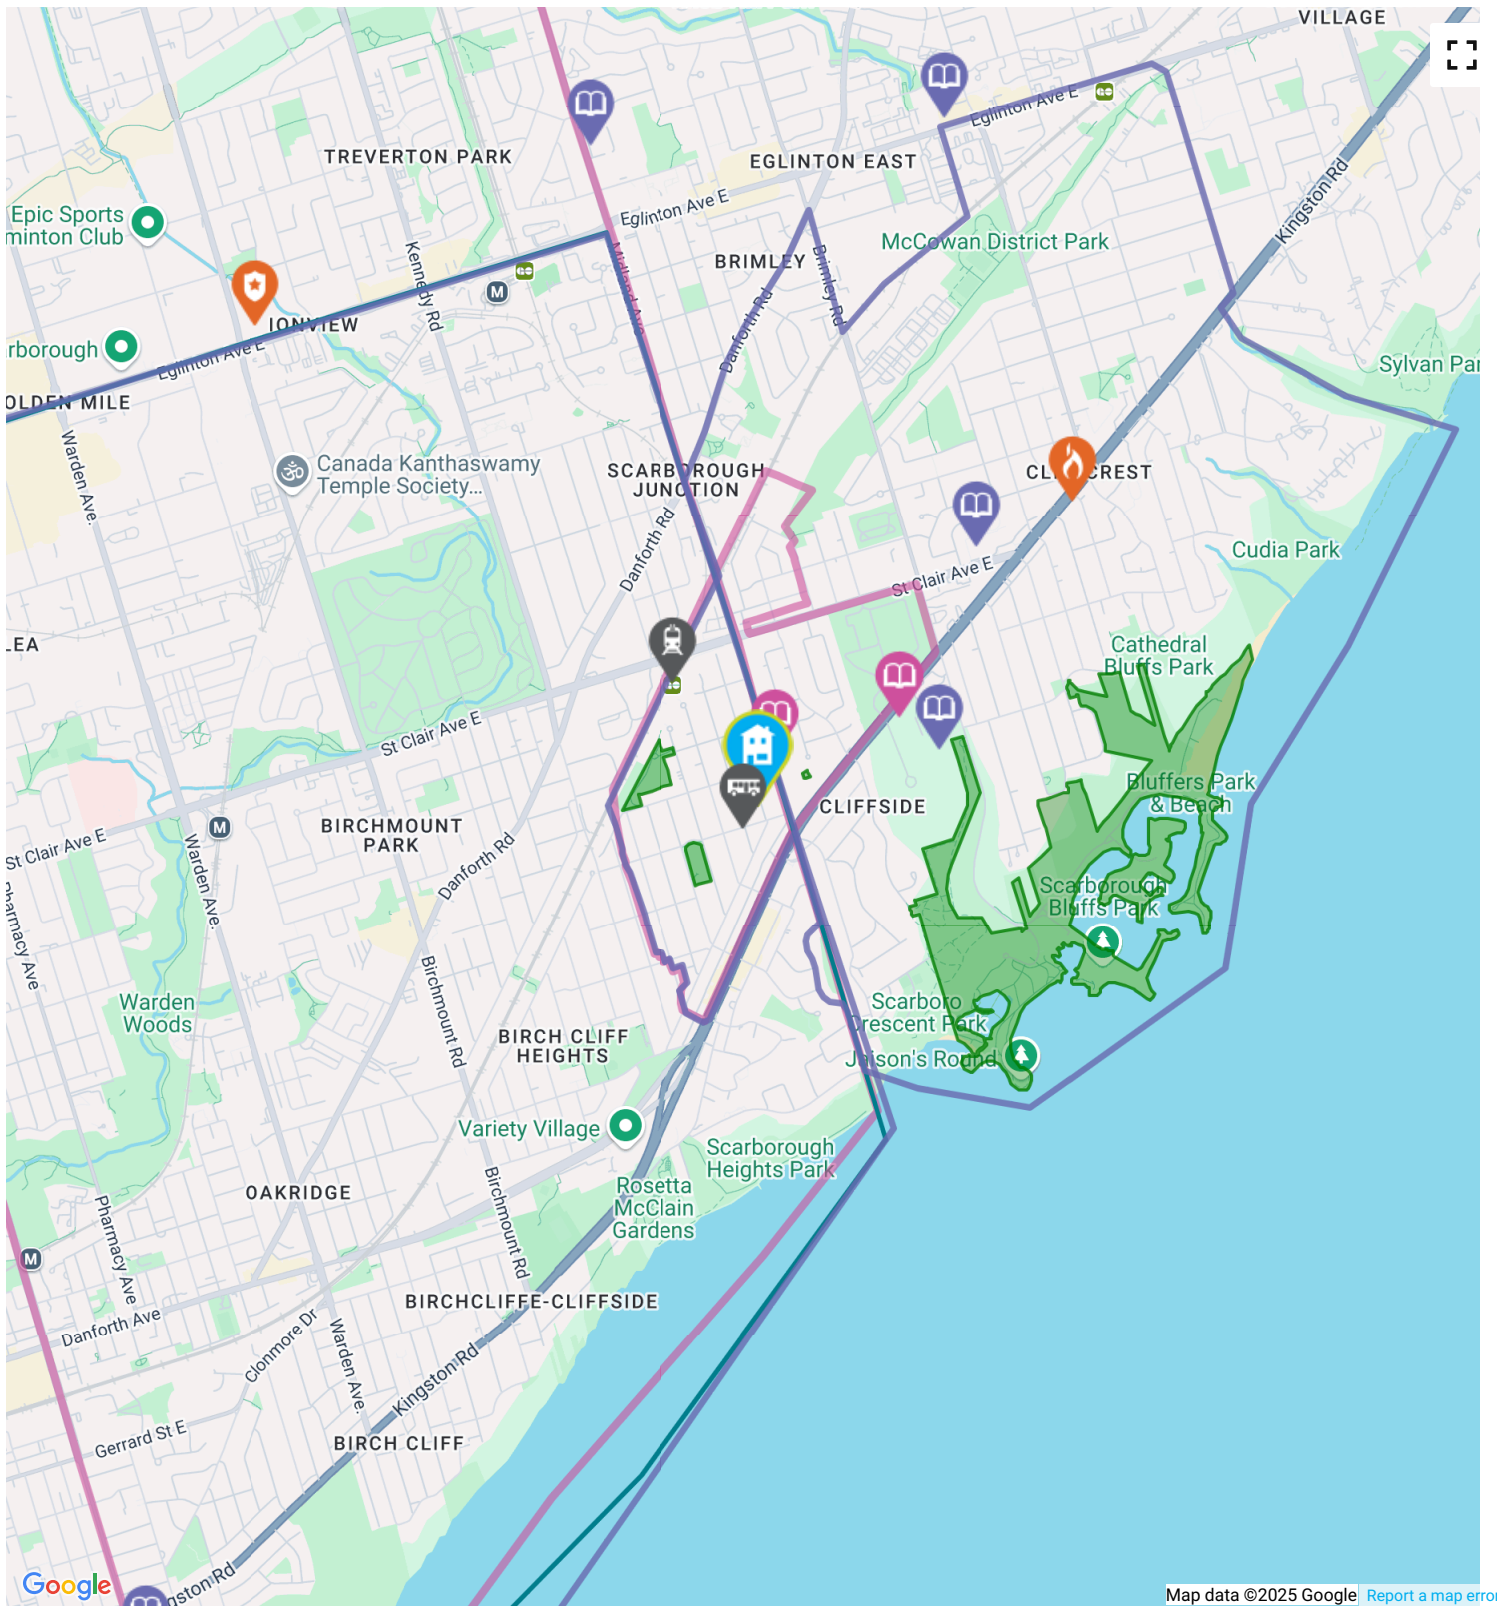

1.89 KM away

Address 116 Dorset Rd, Toronto, ON, Canada

<https://www.toronto.ca...>

The nearest police facility is 41 Division

2.99 KM away

Address 2222 Eglinton Ave E, Toronto, ON, M1K 2M2, Canada

<http://www.torontopolice.on.ca...>